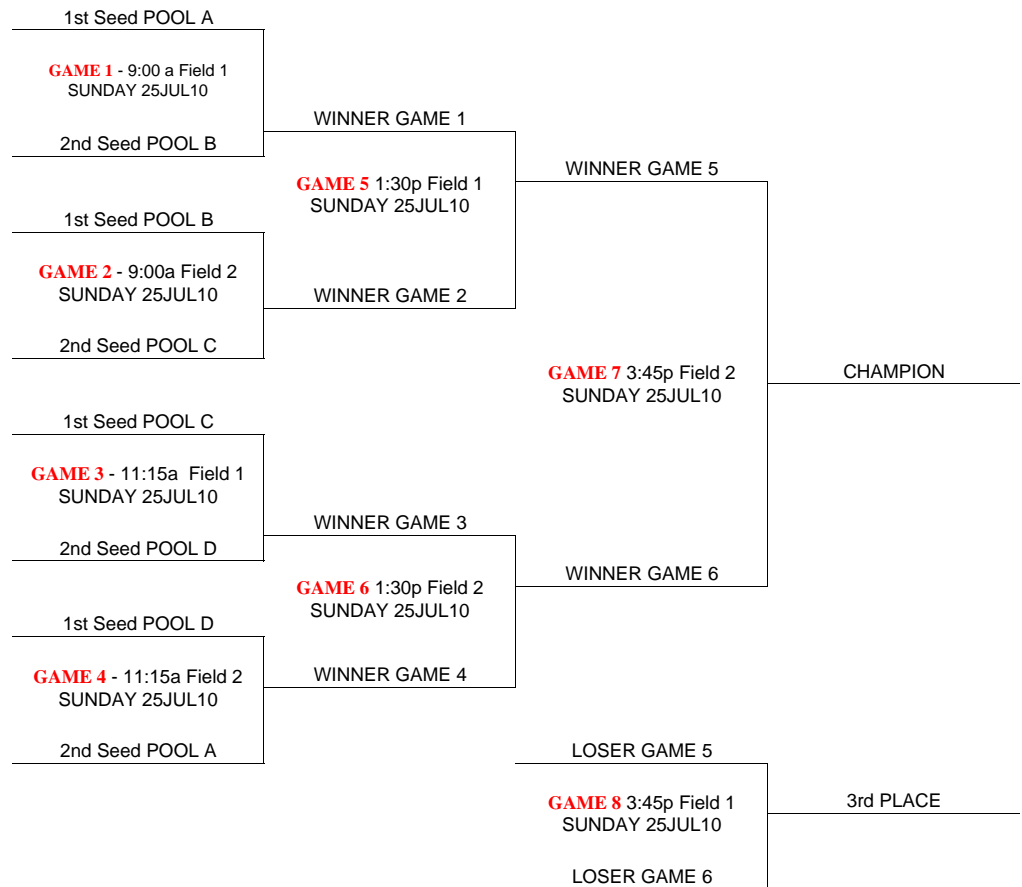

GLMM 11U AA Tournament

July 23 - July 25, 2010

Pool A	Pool B	Pool C	Pool D
A1 East Tonka #1	B1 Highland #1	C1 Centennial Lakes East	D1 SAYB
A2 Big Willow	B2 SAYB West	C2 East Tonka #2	D2 South Tonka
A3 Centennial Lakes West	B3 Robbinsdale	C3 Highland #2	D3 Cambridge/Isanti

Friday July 23, 2010

<u>Time</u>	<u>Field #1 (Upper Field)</u>	<u>Field # 2 (Lower Field)</u>
5:30 PM	A1 v. A2	B1 v. B2
7:45PM	C1 v. C2	D1 v. D2

Saturday July 24, 2010

<u>Time</u>	<u>Field #1 (Upper Field)</u>	<u>Field # 2 (Lower Field)</u>
9:00 AM	A1 v. A3	D1 v. D3
11:00 AM	C1 v. C3	B1 v. B3
1:00 PM	D2 v. D3	A2 v. A3
3:00 PM	B2 v. B3	C2 v. C3

TOP TWO TEAMS FROM EACH POOL ADVANCE TO CHAMPIONSHIP BRACKET PLAY
 BOTTOM TEAM FROM EACH POOL MOVE TO CONSOLATION BRACKET

CHAMPIONSHIP BRACKET

CONSOLATION BRACKET